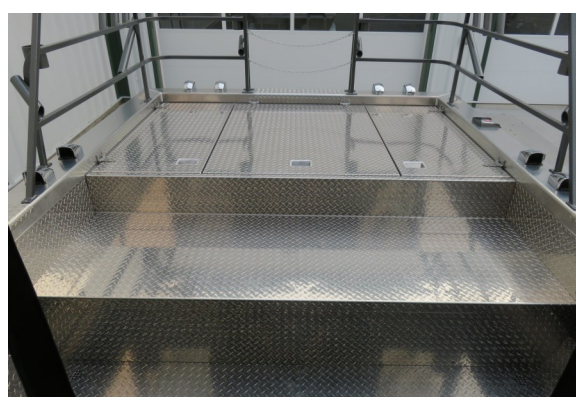

*Often Imitated, Never Duplicated
Nobody Knows Aluminum Jet Boats and Rivers Like Bentz Boats*