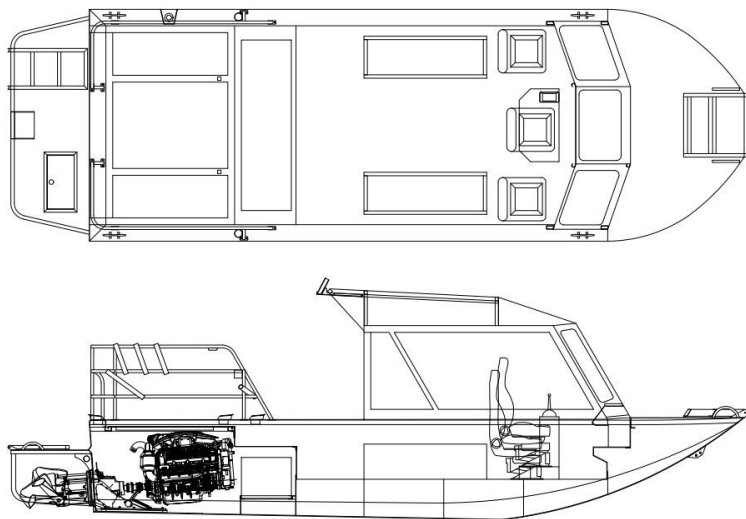

# BENTZ BOATS

155 Southport Ave  
Lewiston ID. 83501  
Phone: (208) 746-7035  
Fax: (208) 750-0037  
bentzboats@bentzboats.com  
www.bentzboats.com

Plant Location – 155 Southport

## Hamilton 24' Single Gasoline

Hamilton's 24' propulsion package combines Indmar's Ford Raptor 575 supercharged motor to Hamilton's 212 water jet. Custom upholstery with a University of Idaho Vandal theme. Custom wrap including the top frame and dash along with upholstery work. Extra wide bottom trailer and folding tongue to fit in an existing shop.

## SPECIFICATIONS

- Owner:** Private, recreational
- Designer:** Carl Pottala
- Builder:** Bentz Boats, LLC
- Length:** 24'
- Bottom:** 6' 6"
- Beam:** 8' 6"
- Engines:** 1-Indmar Ford Raptor 575
- Jet Units:** 1-212 Hamilton Jet
- Impellers:** 4.0 Kw Turbo Impellers
- Maximum Speed:** ~ 50 mph
- Cruising Speed:** ~ 30 mph
- Fuel:** 120 Gallon Gasoline