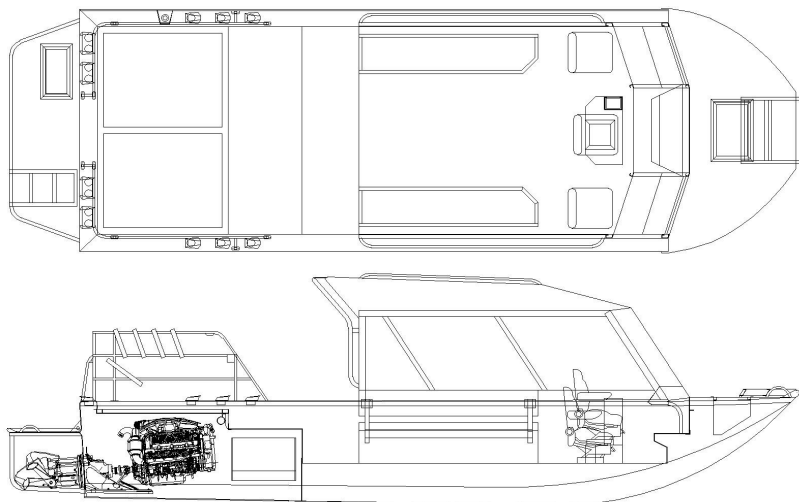

*Often Imitated, Never Duplicated
Nobody Knows Aluminum Jet Boats and Rivers Like Bentz Boats*