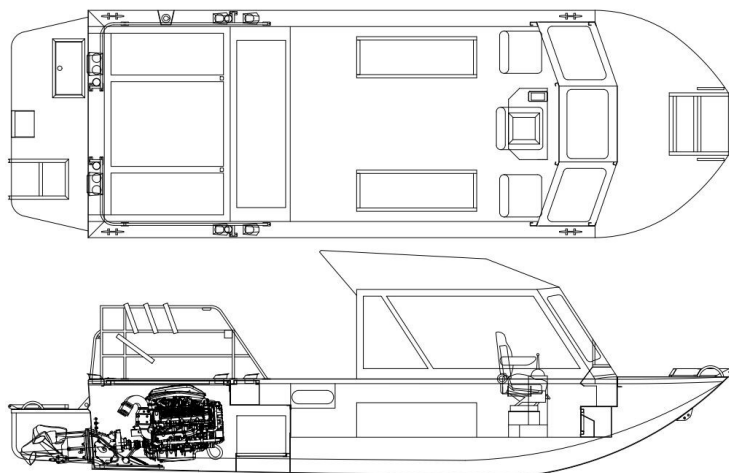

SPECIFICATIONS

- **Owner:** Private, recreational
- **Designer:** Carl Pottala
- **Builder:** Bentz Boats, LLC
- **Length:** 24'
- **Bottom:** 6' 6"
- **Beam:** 8' 6"
- **Engines:** 1-Indmar Ford Raptor 575
- **Jet Units:** 1-241 Hamilton Jet
- **Impellers:** 4.1 Kw Turbo Impellers
- **Maximum Speed:** ~ 50 mph
- **Cruising Speed:** ~ 30 mph
- **Fuel:** 120 Gallon Gasoline

*Often Imitated, Never Duplicated
Nobody Knows Aluminum Jet Boats and Rivers Like Bentz Boats*