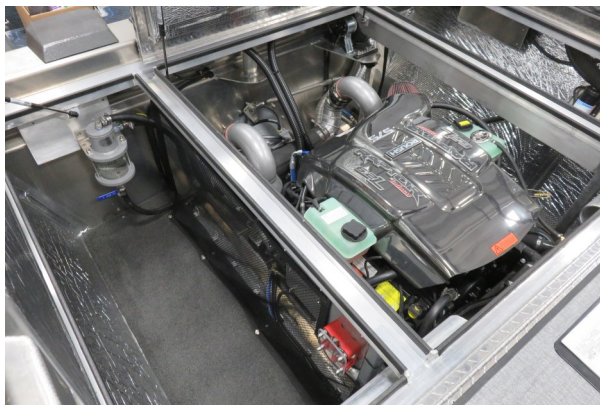

*Often Imitated, Never Duplicated
Nobody Knows Aluminum Jet Boats and Rivers Like Bentz Boats*