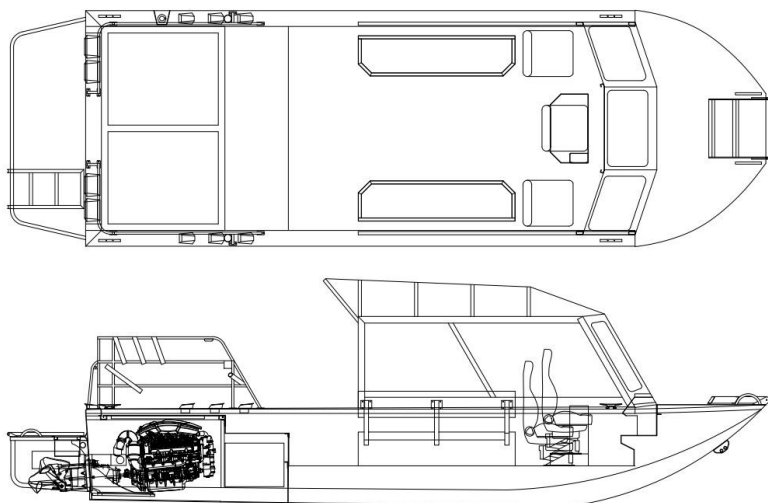

BENTZ BOATS

155 Southport Ave
Lewiston ID. 83501
Phone: (208) 746-7035
Fax: (208) 750-0037
bentzboats@bentzboats.com
www.bentzboats.com

Plant Location – 155 Southport

"4Play" 26' Twin Gasoline

"4Play" 26' propulsion package combines Indmar's Ford Raptor 440 motors to Hamilton's 212 water jet. Custom paint, wrap, upholstery and flooring integrated throughout. Options include stereo system, in floor storage, rear rail corner seats, washdown kit, windshield cover, stern cover, bow bra cover and sleeper cushions to name a few.

SPECIFICATIONS

- Owner:** Private, Recreational
- Designer:** Carl Pottala
- Builder:** Bentz Boats, LLC
- Length:** 26'
- Bottom:** 7'
- Beam:** 9'
- Engines:** 2-Indmar Ford Raptor 440
- Jet Units:** 2-212 Hamilton Jet
- Impellers:** 3.4 Kw Turbo Impellers
- Maximum Speed:** ~ 55 mph
- Cruising Speed:** ~ 35 mph
- Fuel:** 165 Gallon Gasoline