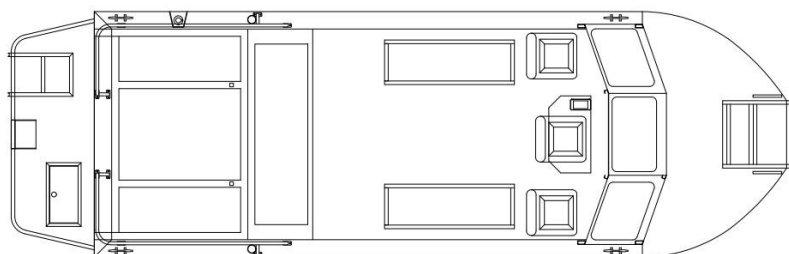

*Often Imitated, Never Duplicated
Nobody Knows Aluminum Jet Boats and Rivers Like Bentz Boats*