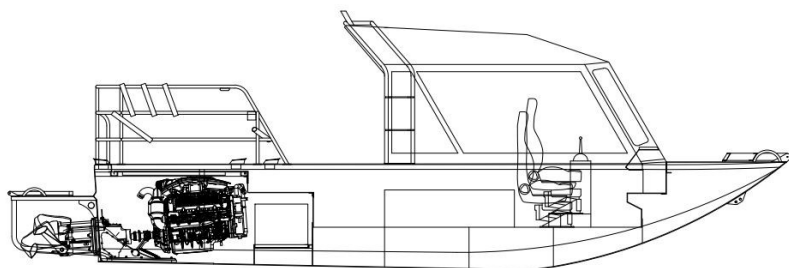

BENTZ BOATS

155 Southport Ave
Lewiston ID. 83501
Phone: (208) 746-7035
Fax: (208) 750-0037
bentzboats@bentzboats.com
www.bentzboats.com

Plant Location – 155 Southport

"Hook Em" 24' Single Gasoline

"Hook Em's" 25' propulsion package combines Indmar's Ford Raptor 575 supercharged motor to Hamilton's 241 water jet. Custom upholstery including a headliner, wrap and powder coated flooring throughout makes for a clean, sharp look. Full overhead viewing windows with a center gullwing in the hardtop gives great visibility forward. Custom stereo system, washdown, rear rail corner seats, electric trolling motor and wakeboard tower are just a few of its amenities.

SPECIFICATIONS

- Owner:** Private, recreational
- Designer:** Carl Pottala
- Builder:** Bentz Boats, LLC
- Length:** 24'
- Bottom:** 6' 6"
- Beam:** 8' 6"
- Engines:** 1-Indmar Ford Raptor 575
- Jet Units:** 1-241 Hamilton Jet
- Impellers:** 4.1 Kw Turbo Impellers
- Maximum Speed:** ~ 50 mph
- Cruising Speed:** ~ 30 mph
- Fuel:** 120 Gallon Gasoline